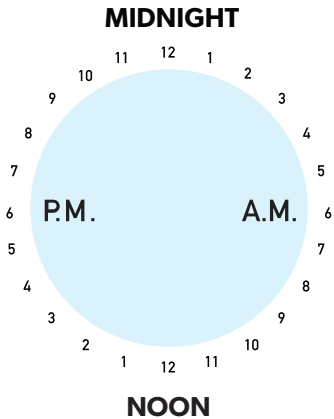

# NEW ELECTRICITY PRICING BEGINS JUNE 1, 2020 FOR TIME-OF-USE CUSTOMERS

**OFF-PEAK** 12.8¢/kWh

**MID-PEAK** 12.8¢/kWh

**ON-PEAK** 12.8¢/kWh

Effective June 1, 2020, the price for electricity used at all hours of the day is set at 12.8 cents/kWh. This applies to utilities and unit sub-meter providers for customers on time-of-use pricing. The Ontario government announced that this pricing will be in effect from June 1 to October 31, 2020.

**This is the price that appears on the electricity line of your bill and is only for the electricity you use. It does not include other charges like delivery.**

The fixed price does not apply to customers that have a contract with an electricity retailer, nor does it apply to customers on tiered pricing. The tiered prices and thresholds set in November 2019 remain in effect.