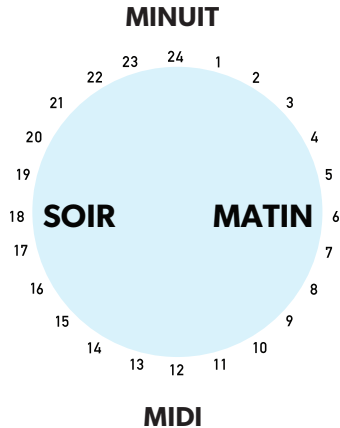

NOUVEAU PRIX D'ÉLECTRICITÉ POUR LES CLIENTS QUI UTILISENT LA TARIFICATION SELON L'HEURE DE LA CONSOMMATION DÉBUT LE 1ER JUIN

HORS POINTE 12,8¢/kWh

NORMALE 12,8¢/kWh

DE POINTE 12,8¢/kWh

À compter du 1er juin 2020, le prix de l'électricité pour toutes les heures de consommation de la journée sera de 12,8 ¢/kWh. Ce prix s'applique aux clients qui paient les tarifs selon l'heure de consommation et qui achètent leur électricité à leur service public ou à un fournisseur de compteur individuel. Le gouvernement de l'Ontario a annoncé que ce prix sera en vigueur du 1er juin au 31 octobre 2020.

C'est le prix qui figure à la ligne électricité de votre facture et qui s'applique seulement à l'électricité que vous consommez. Il n'inclut pas les autres frais tels que la livraison.

Le prix fixe ne s'applique pas aux clients qui ont un contrat avec un détaillant d'électricité ni aux clients qui paient des tarifs par palier. Les seuils et la tarification par palier établis en novembre 2019 restent en vigueur.

Nous joindre : 1-877-632-2727; clavardage :
oeb.ca/fr/contactez-nous; ConsumerRelations@oeb.ca