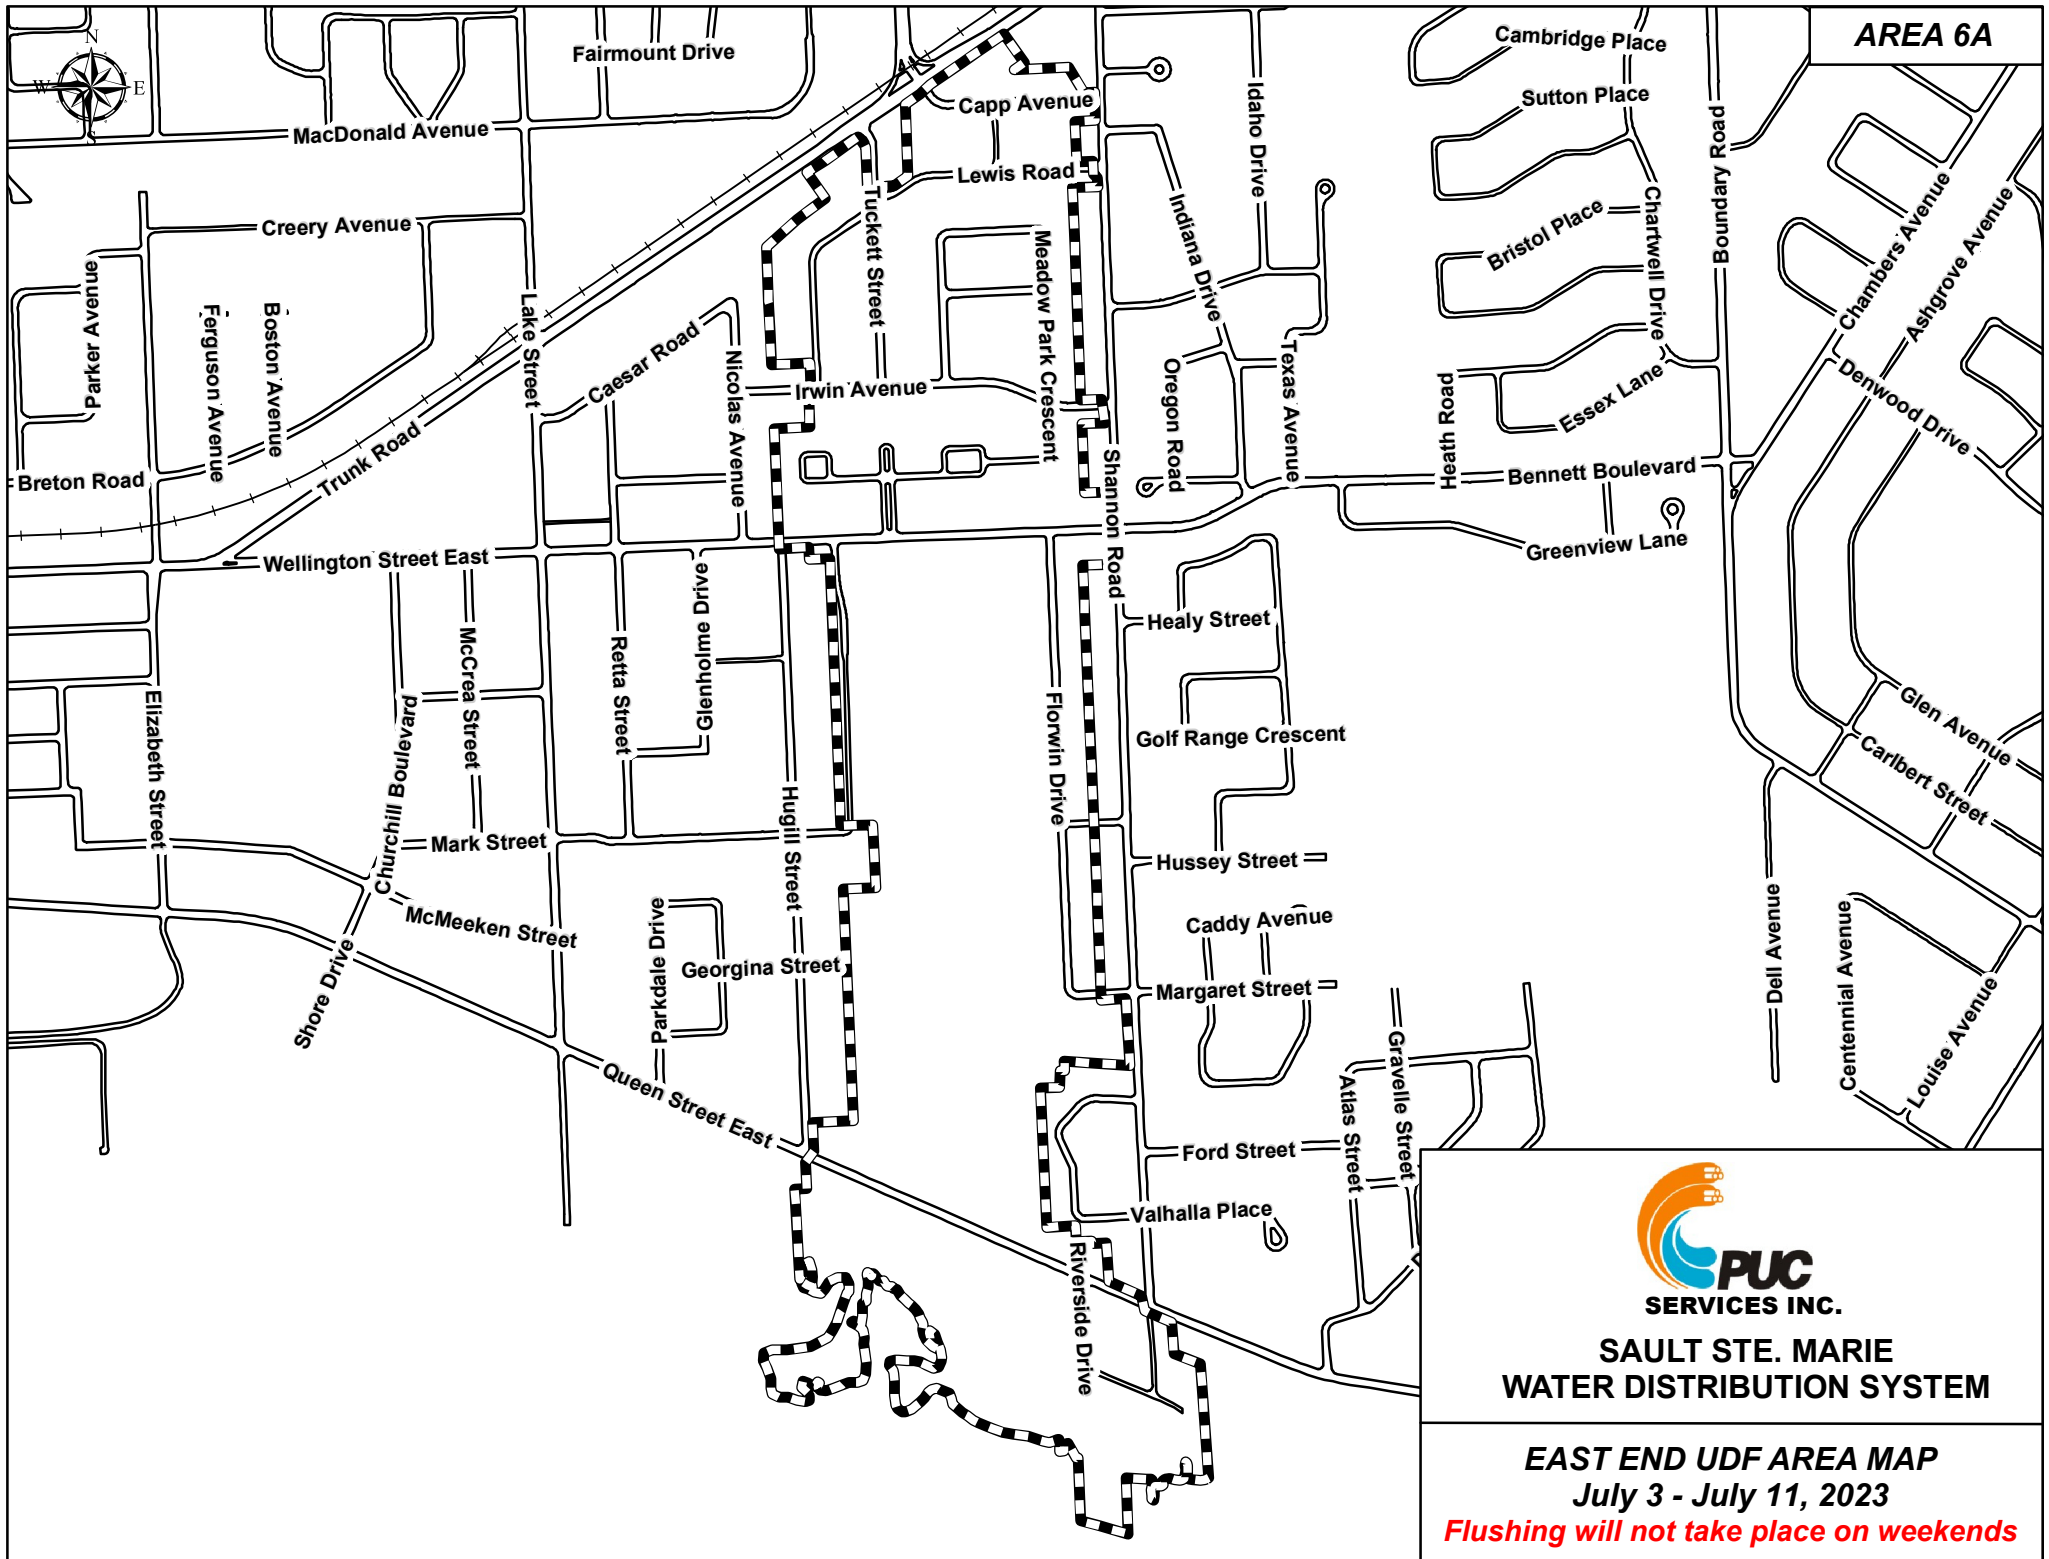

**AREA 6A**

**SAULT STE. MARIE  
WATER DISTRIBUTION SYSTEM**

**EAST END UDF AREA MAP  
July 3 - July 11, 2023**

***Flushing will not take place on weekends***