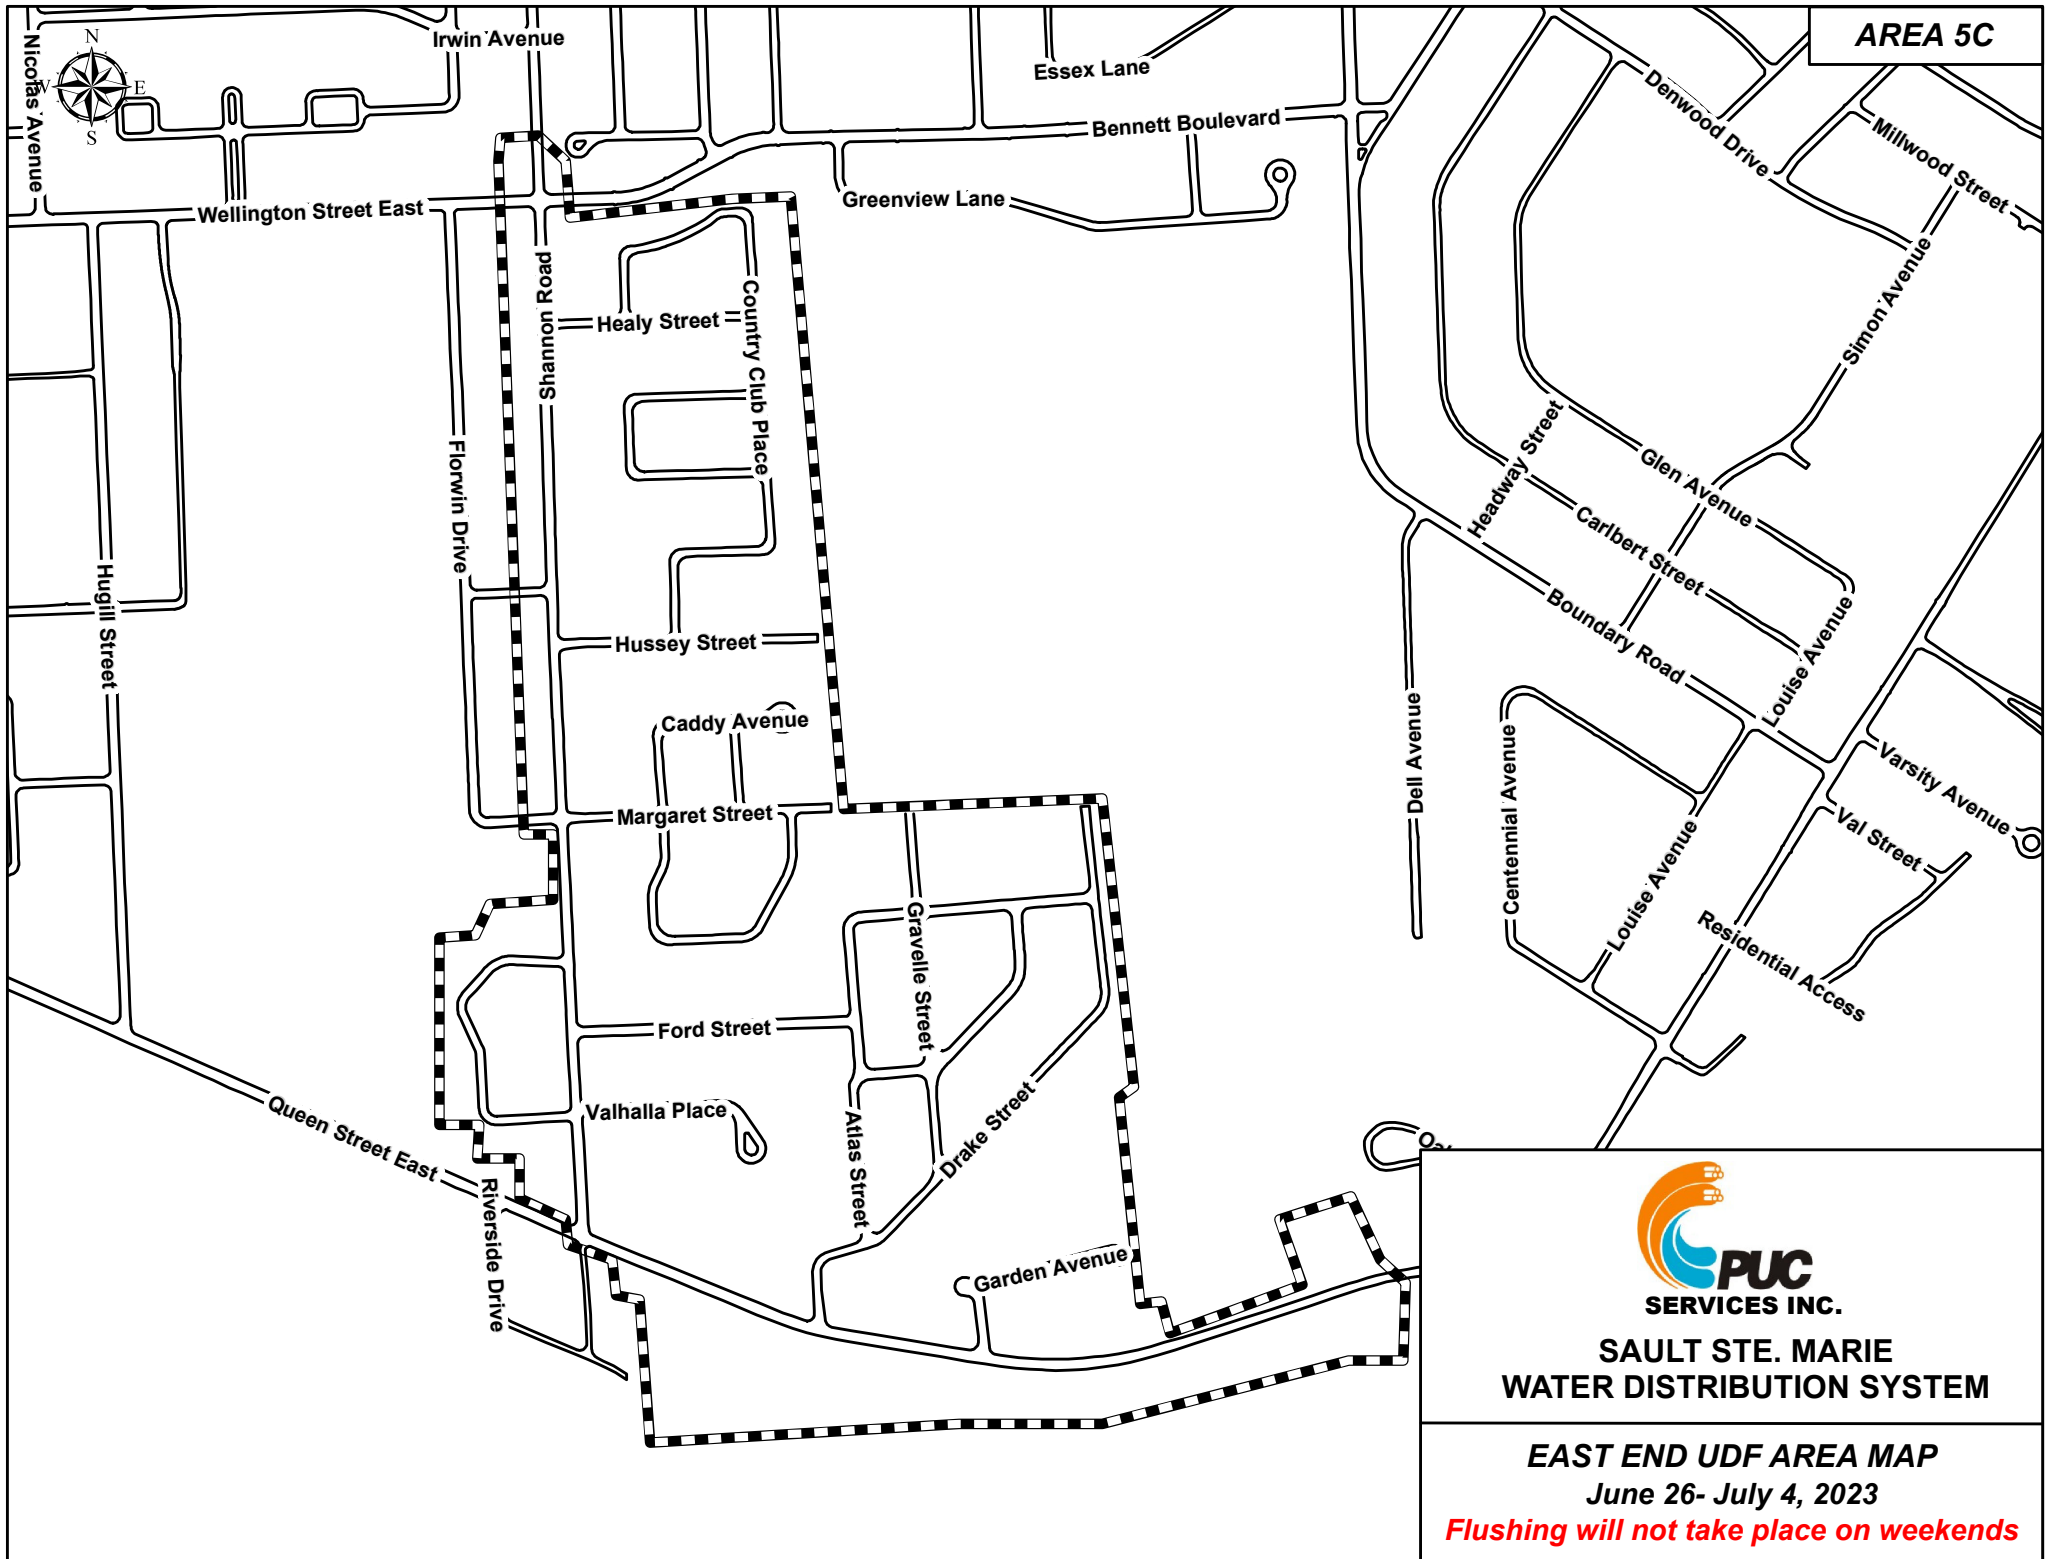

AREA 5C

**SAULT STE. MARIE
WATER DISTRIBUTION SYSTEM**

EAST END UDF AREA MAP
June 26- July 4, 2023

Flushing will not take place on weekends